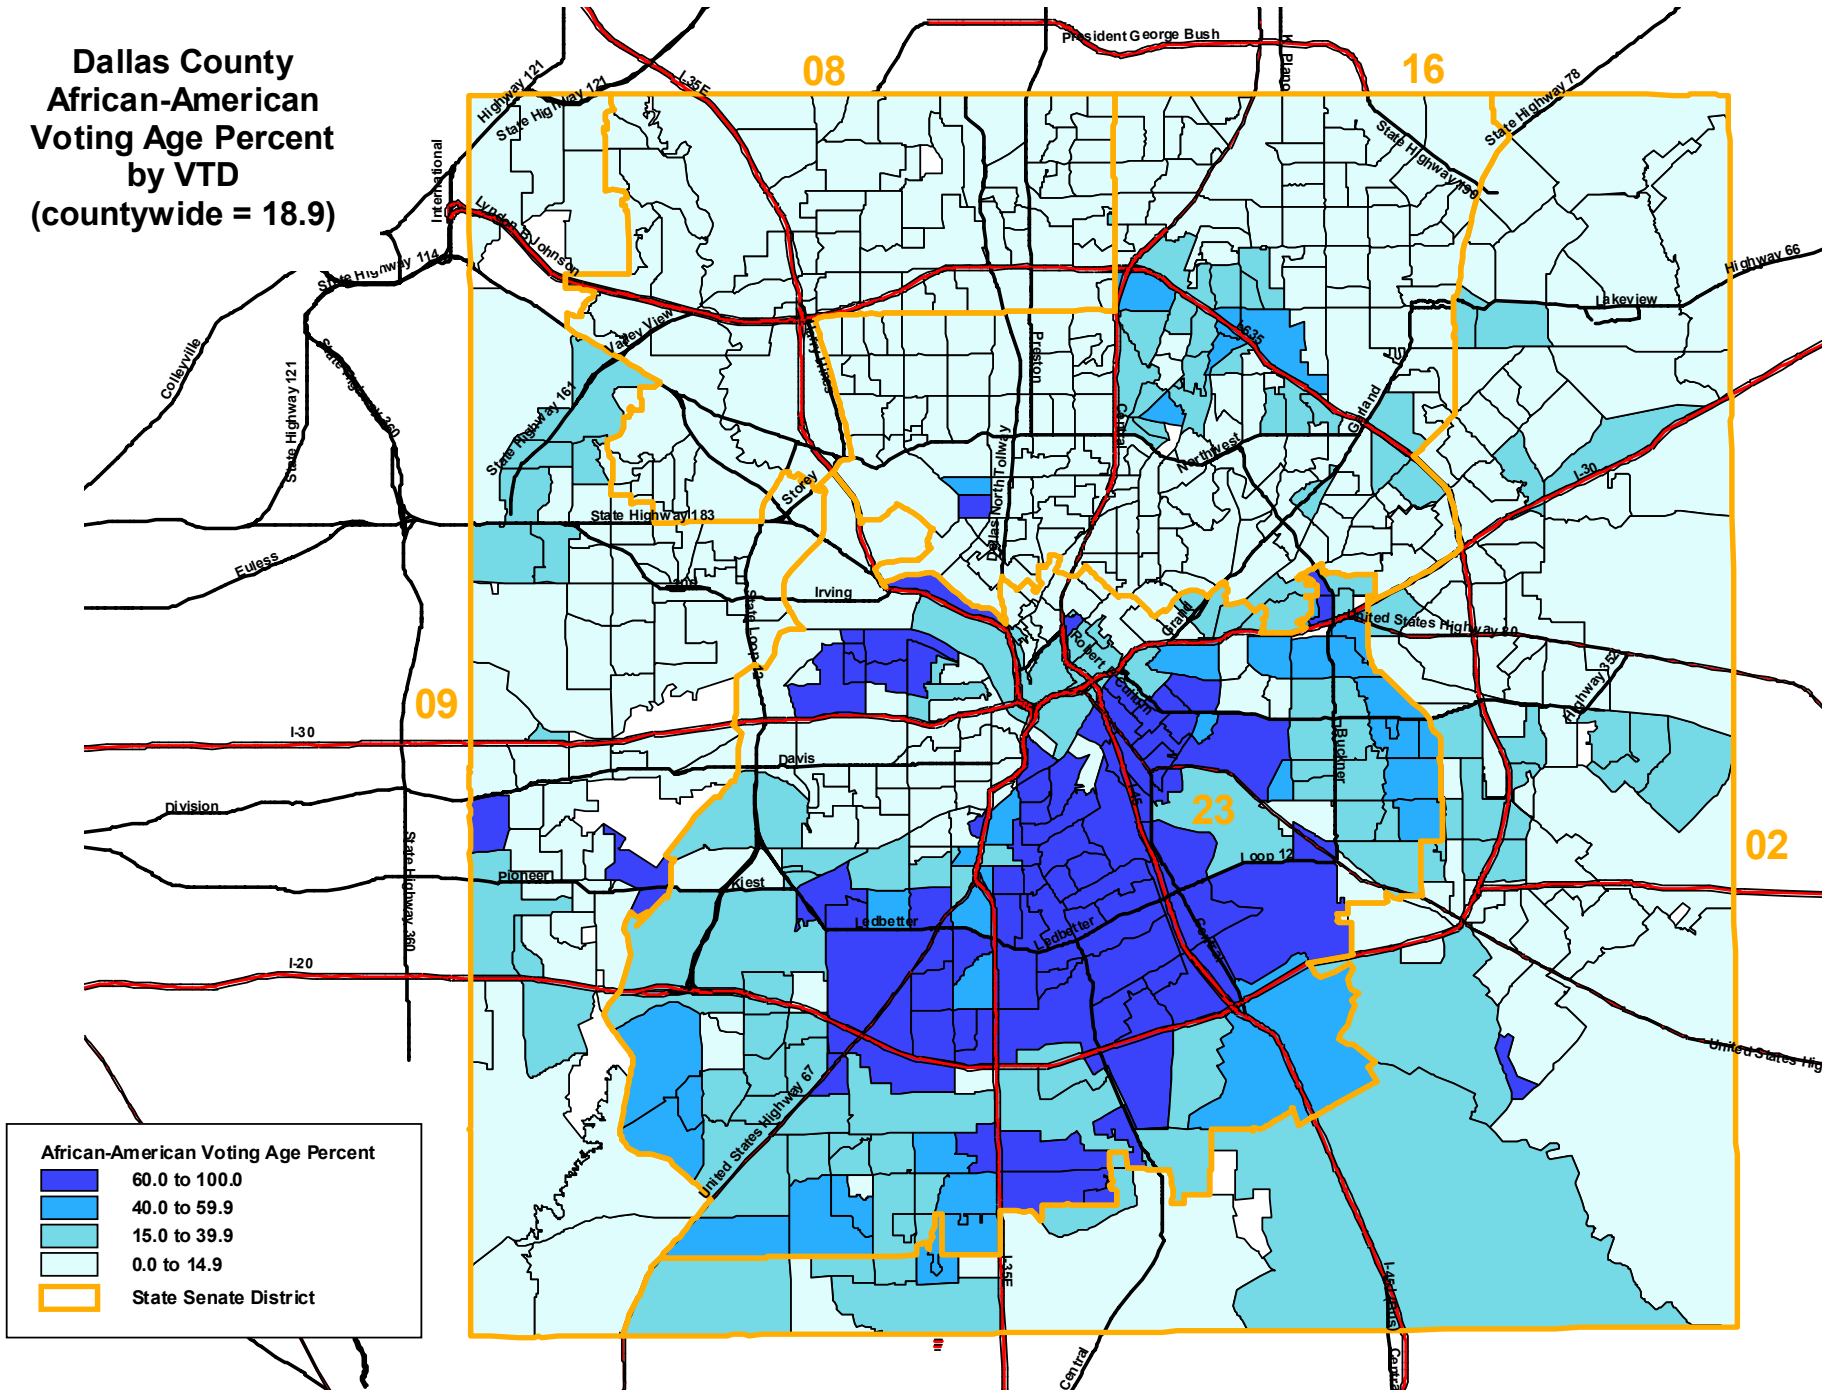

**Dallas County
African-American
Voting Age Percent
by VTD
(countywide = 18.9)**

African-American Voting Age Percent	
	60.0 to 100.0
	40.0 to 59.9
	15.0 to 39.9
	0.0 to 14.9
	State Senate District